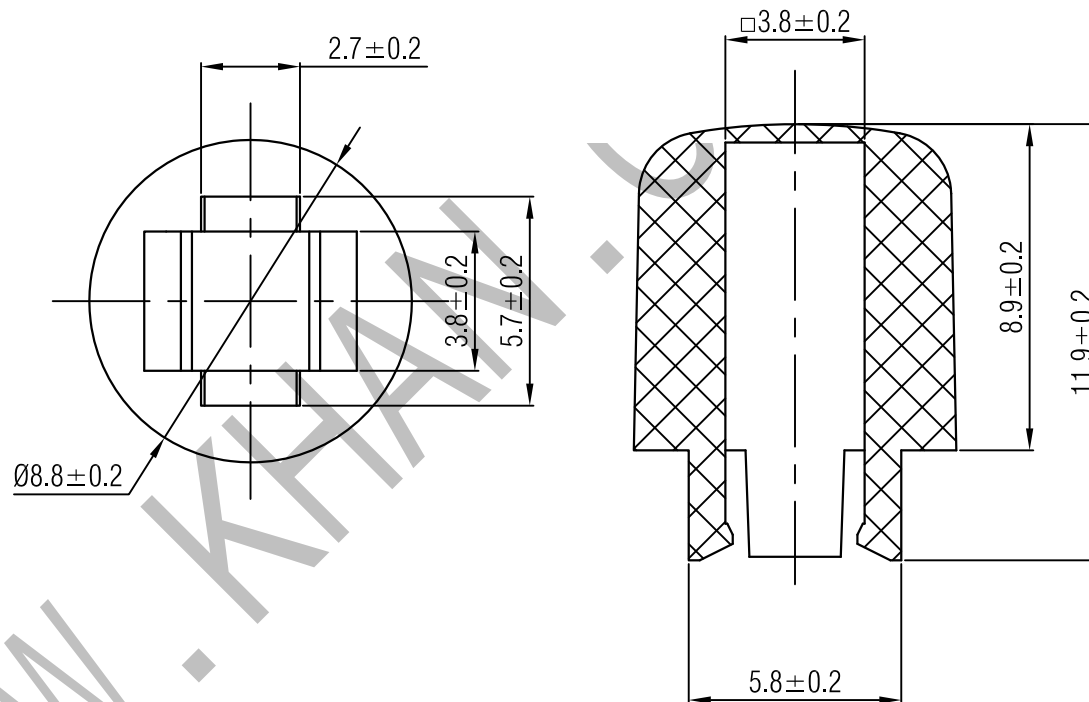

SWITCH CAP
P/N:SC226

Materials ABS

Color Black
(OEM AVAILABLE)

Packaging

Bulk Package

Inner Package: Plastic bag

Outer Package: Carton

VERSION		PROJECTION	DESIGN	AO YU DA
KH14FE22E			DRAWN	AO YU DA
SCALE	SIZE	 Dimensions are shown:mm(inches)	APPROVAL	XU JUN HUI
5:1	A4		2018.04.27	